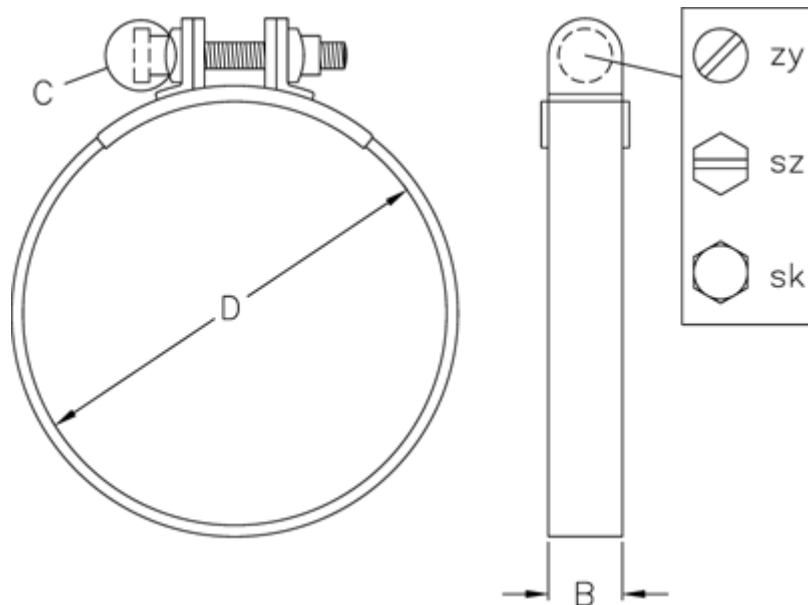

# Data Sheet

Article number: 021500000064

Description: Sealing Clamp S 64 W1

## Measures

C (screw type) = SZ

Diameter D = 64

Width B = 20